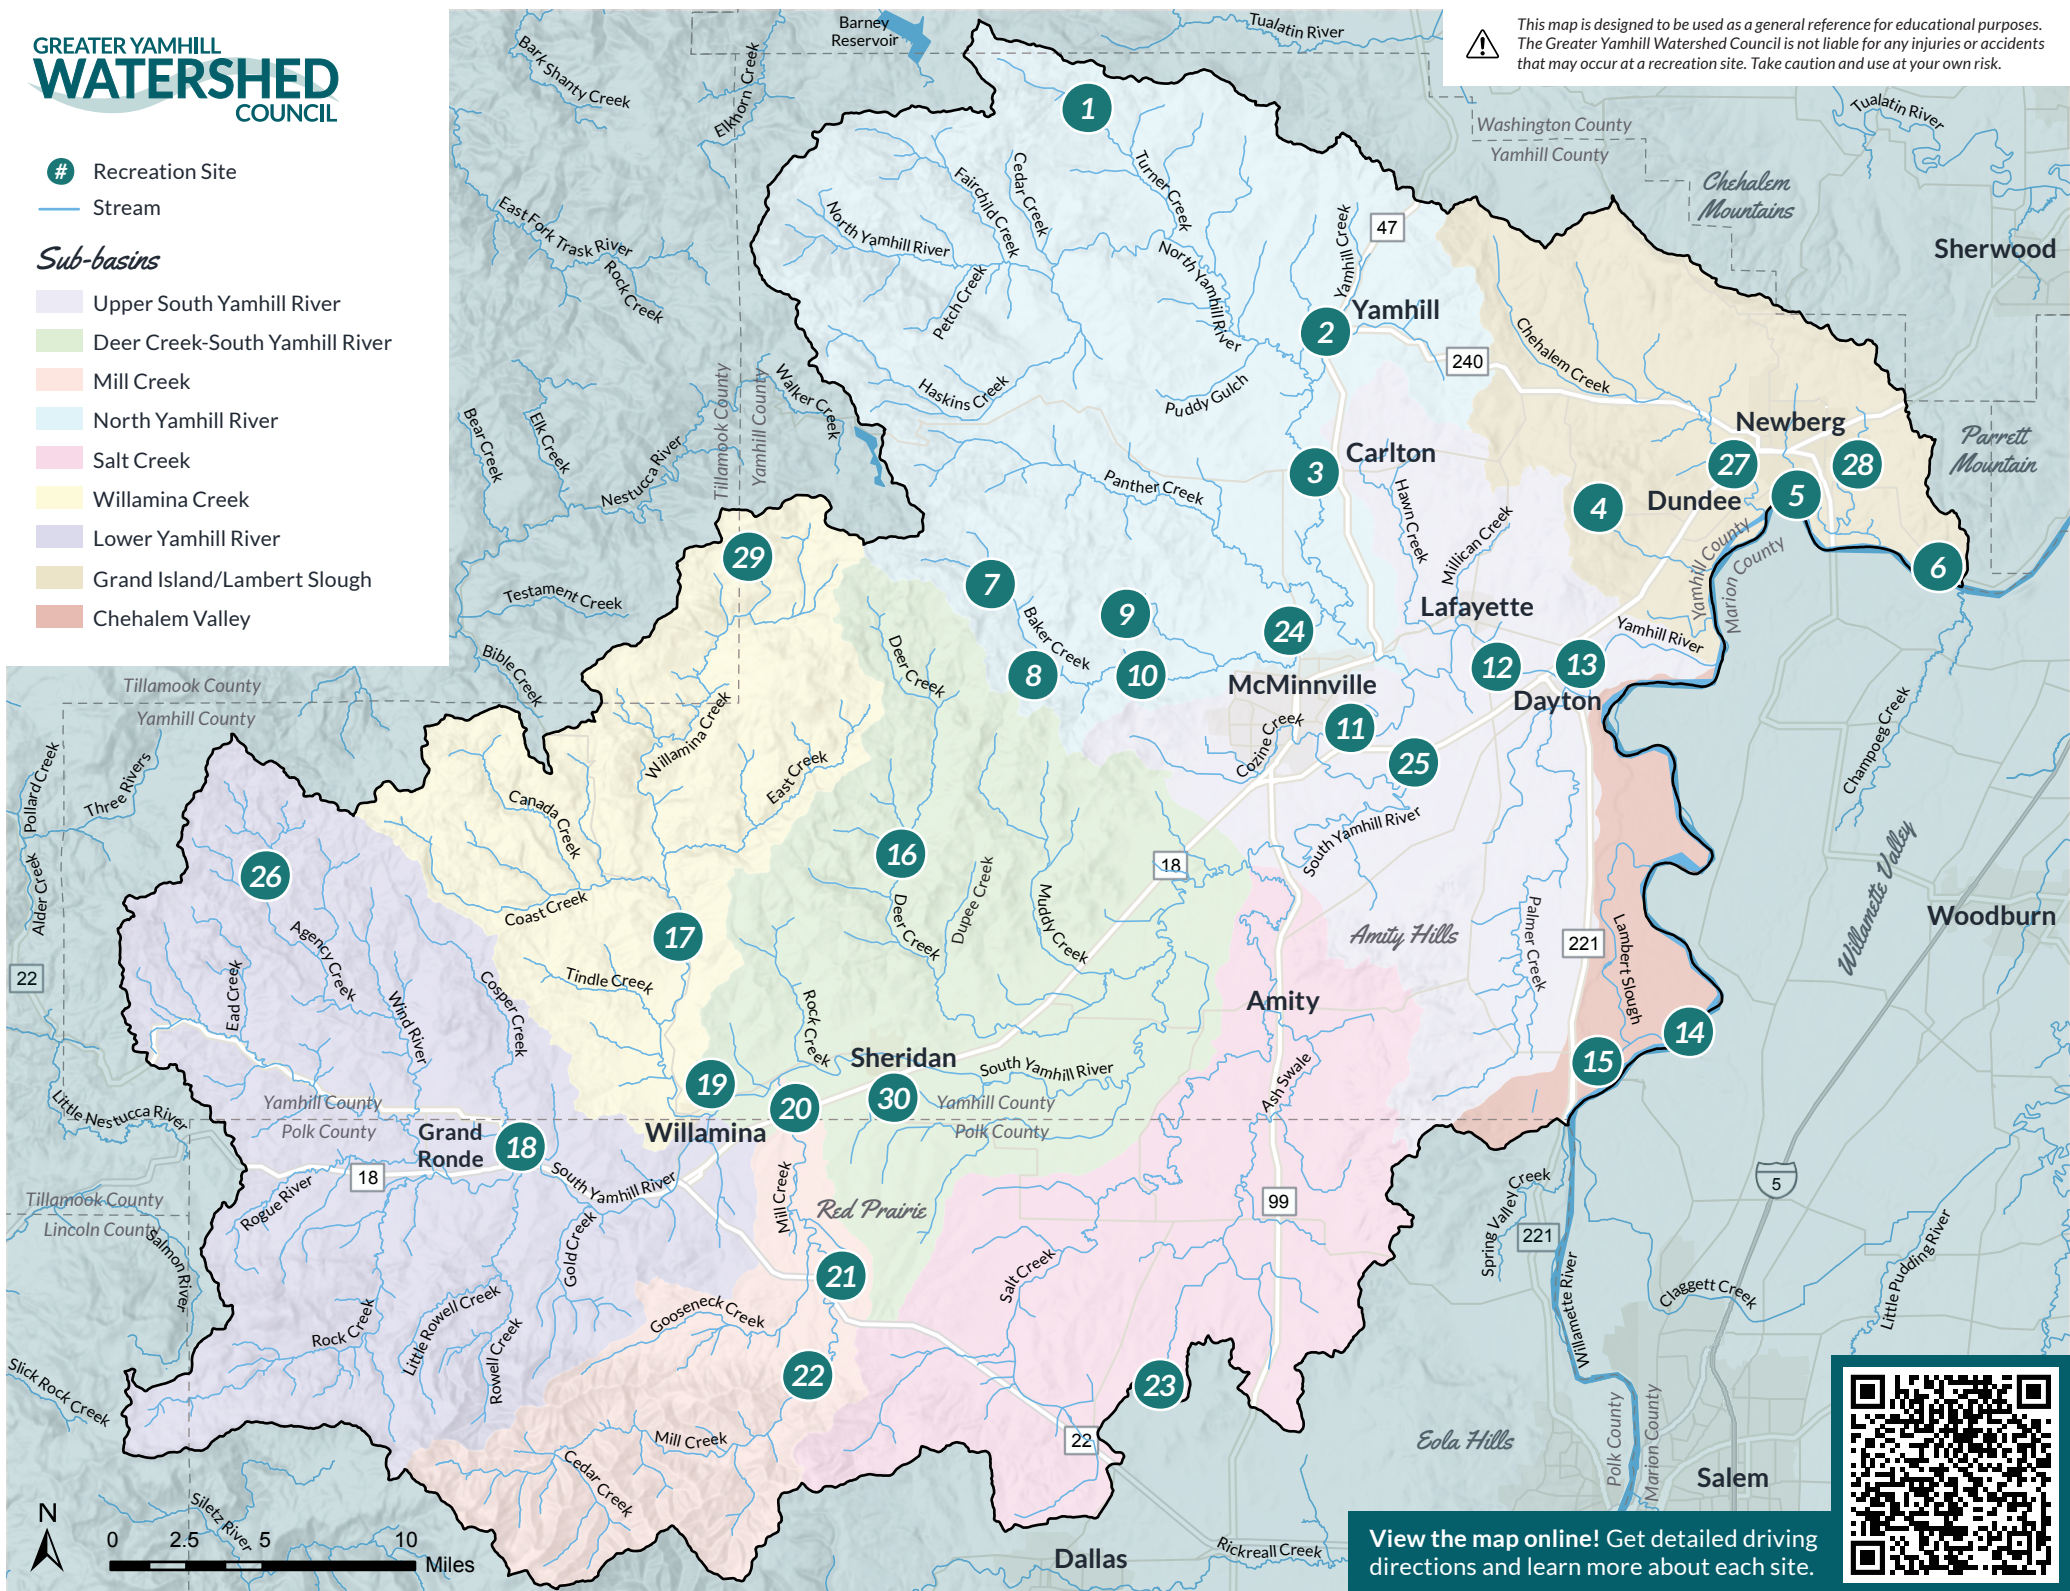

- # Recreation Site
- Stream

Sub-basins

- Upper South Yamhill River
- Deer Creek-South Yamhill River
- Mill Creek
- North Yamhill River
- Salt Creek
- Willamina Creek
- Lower Yamhill River
- Grand Island/Lambert Slough
- Chehalem Valley

This map is designed to be used as a general reference for educational purposes. The Greater Yamhill Watershed Council is not liable for any injuries or accidents that may occur at a recreation site. Take caution and use at your own risk.

View the map online! Get detailed driving directions and learn more about each site.

Recreation Sites

Find out where you can gain access to the Greater Yamhill Watershed and explore all the ways you can enjoy this local resource.

- 1 Menefee Park
- 2 Beulah City Park
- 3 Lower Wennerberg Park
- 4 Crabtree Park
- 5 Rogers Langing
- 6 Parrett Mountain
- 7 Charles Metsker Park
- 8 Huber Park
- 9 Miller Woods
- 10 Ed Grenfell County Park
- 11 Joe Dancer Park
- 12 Lafayette Locks Historical Site
- 13 Dayton Boat Landing
- 14 Grand Island Greenway
- 15 Wheatland Ferry
- 16 Deer Creek Prairie Park
- 17 Blackwell Park
- 18 Fort Yamhill State Heritage Site
- 19 Huddleston Pond Park
- 20 Stuart Grenfell Park
- 21 Buell Park
- 22 Upper Mill Creek Park
- 23 Basket Slough National Wildlife Refuge
- 24 Rotary Nature Preserve at Tice Woods
- 25 Galen McBee Airport Park
- 26 Big Buck Campground
- 27 Ewing Young Park
- 28 Chehalem Glenn Golf Course Trails
- 29 Elk Flat OHV Staging Area
- 30 Southside Park